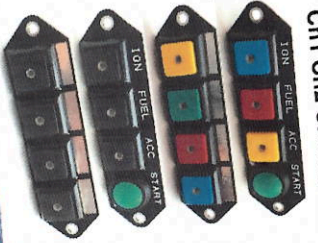

Ch1 Ch2 Ch3 Ch4

Power Distribution Module 4 Channel Switch Panel Connections

www.CARTEKMOTORSPORT.COM